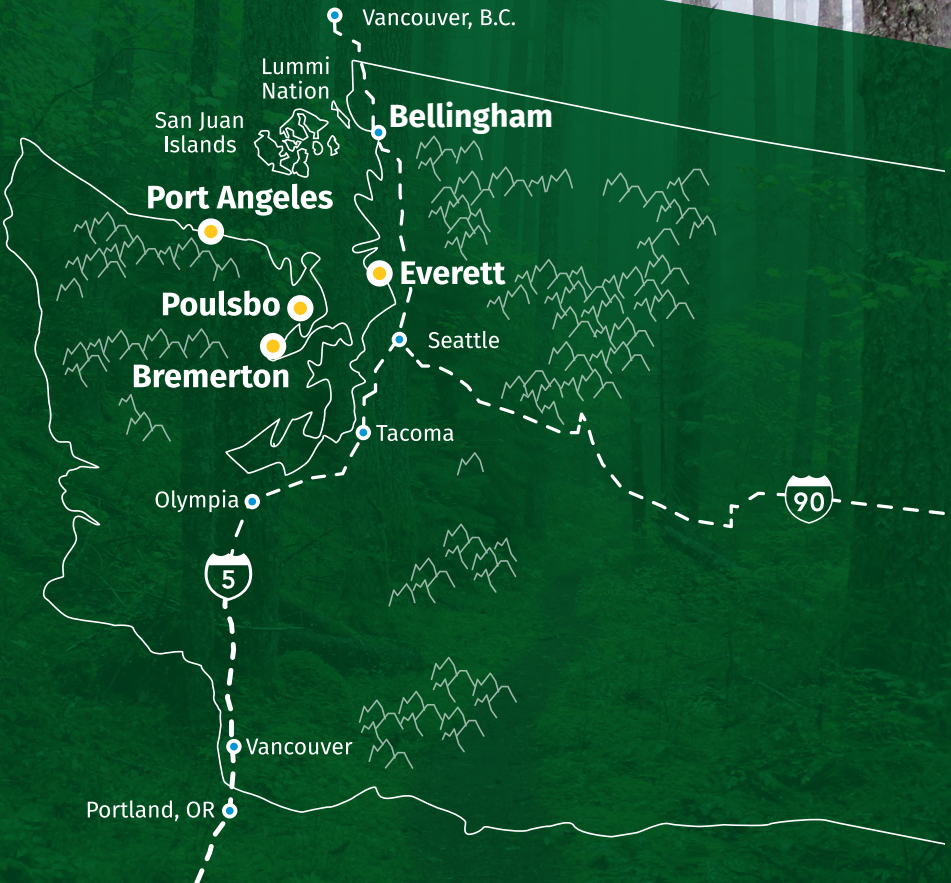

25+

25+ Years providing environmental education on the Peninsulas.

**TOP
3**

Woodring college of education is consistently one of the top 3 annual producers of new educators in Washington State. 20% of all Washington State teachers are WWU grads teaching in more than 50 school districts.

74%

74% of Washington school districts have a WWU alumnus among their certified staff of teachers, administrators and others. In Western Washington, 93% of districts do.

4

4 Environmental Science and Studies degree options at 4 Western locations.

89%

89% of bachelor's recipients are either employed or continuing their education within 6 months of graduating.

EXPLORE WITH US

POULSBO

Western partners with Olympic College in Poulsbo and throughout the Puget Sound region to serve Kitsap and Olympic Peninsula communities and offer a variety of degree programs and non-credit opportunities.