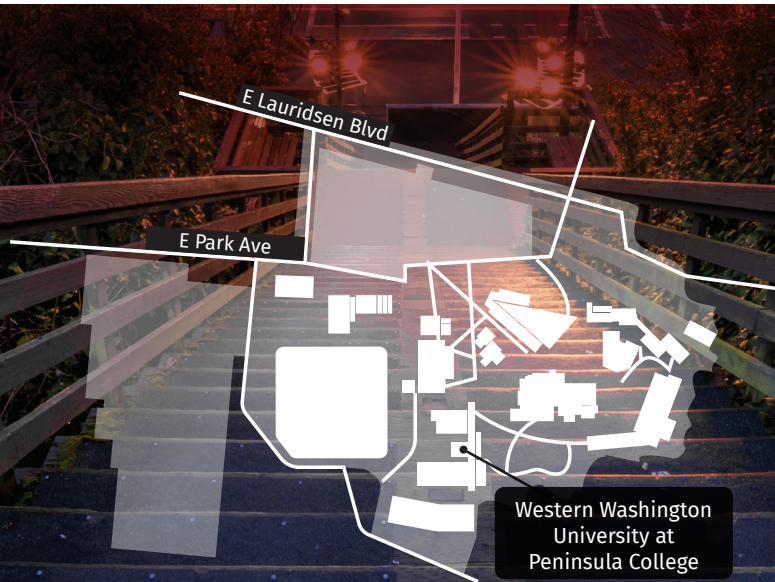

BREMERTON

In Bremerton, Western offers flexible degree programs in educational leadership and teacher education with an emphasis on early childhood and inclusive environments. Classes are held at Olympic College and online.