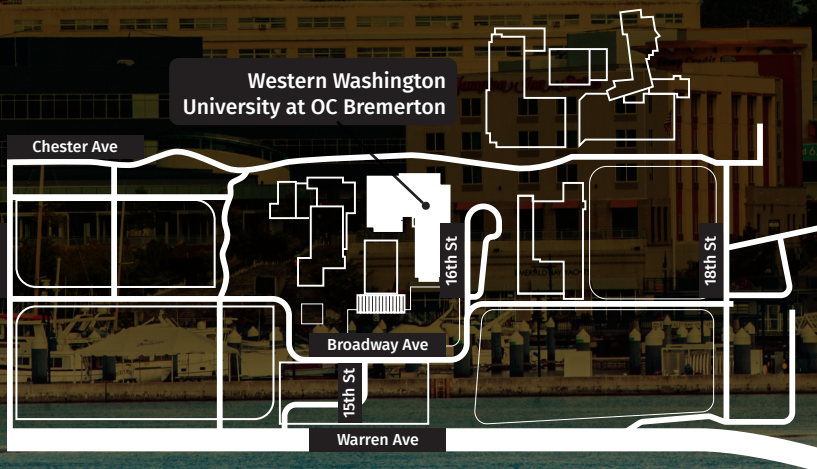

BREMERTON

In Bremerton, Western offers flexible degree programs in educational leadership and teacher education with an emphasis on early childhood and inclusive environments. Classes are held at Olympic College and online.

DEGREE PROGRAMS, CERTIFICATES AND ENDORSEMENTS

Education, B.A.E. with Dual Endorsements in Elementary and Special Education

Education, B.A.E. with P-3 teacher certification

Education, B.A.E. Early Childhood Education, non-certification

Educational Leadership, M.Ed. and Certifications

Human Services, B.A.

Multidisciplinary Studies, B.A.